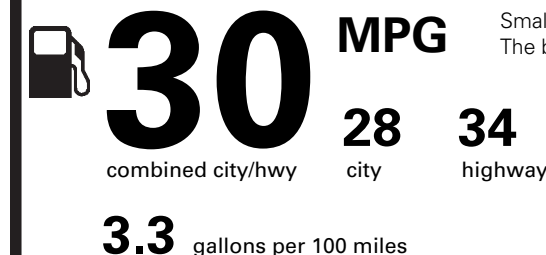

PRICE INFORMATION

BASE PRICE	\$26,610.00
TOTAL OPTIONS/OTHER	905.00
TOTAL VEHICLE & OPTIONS/OTHER	27,515.00
DESTINATION & DELIVERY	1,245.00

EPA DOT

Fuel Economy and Environment

Gasoline Vehicle

Fuel Economy

Small SUVs range from 16 to 120 MPG. The best vehicle rates 141 MPGe.

You save
\$750

in fuel costs over 5 years compared to the average new vehicle.

Annual fuel cost

\$1,350

Fuel Economy & Greenhouse Gas Rating (tailpipe only)